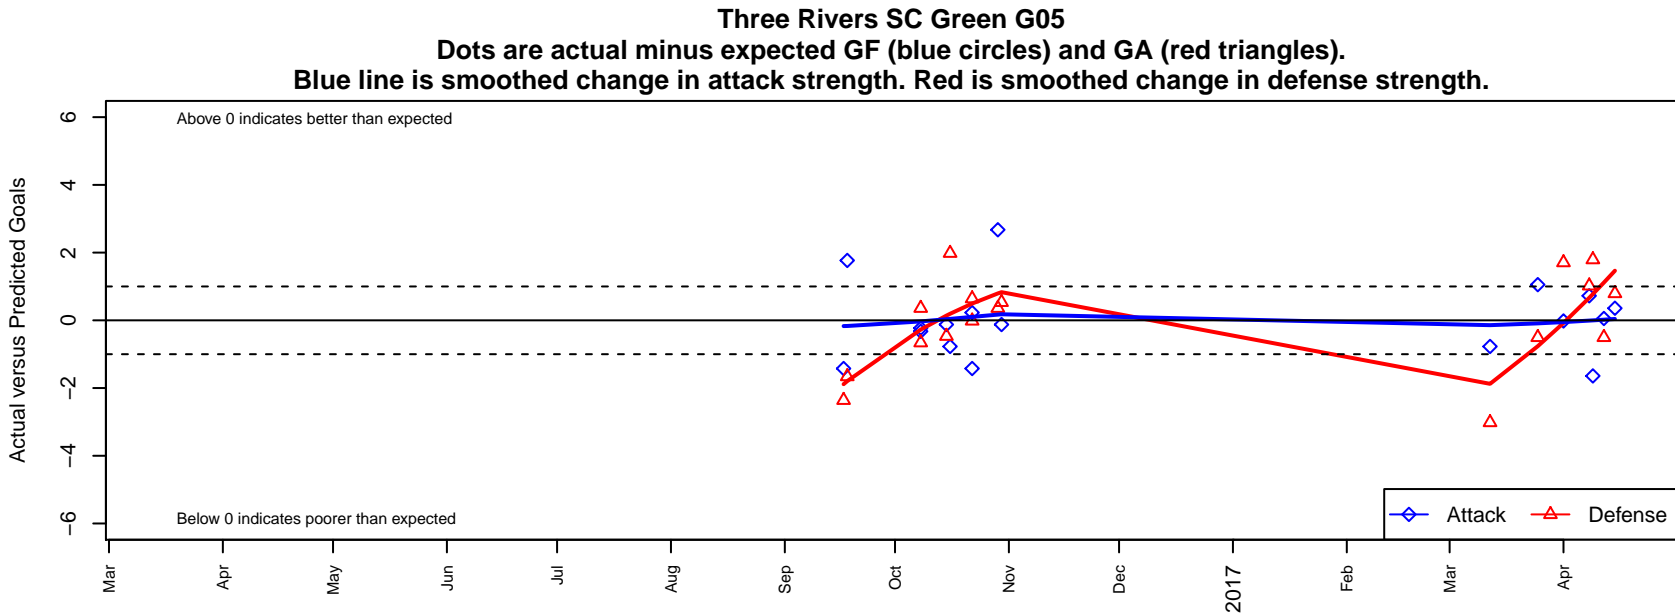

Three Rivers SC Green G05

Three Rivers SC
 Pasco, WA
 G05 total strength=532
 attack=0.52 defense=0.3
 fall league = PSPL–Inland Copa 1 U12
 spr league = Spr PSPL–Inland Copa Classic U

alt names used:
 Three Rivers Soccer Club 3rsc G05 pspl green
 Three Rivers Soccer Club 3rsc G05 pspl green
 Venues played:
 2016 PSPL–Inland Copa 1 U12
 2016 Spr PSPL–Inland Copa Classic U12

**attack and defense variance (black dot)
relative to other teams
and top 10 in region**

**attack and defense rating
relative to others at age
and all opponents in last 13 months**

- PSPL-Inland Copa 2 North U12
- PSPL-Inland Copa 2 West U12
- PSPL Classic 2 U12
- PSPL Copa U12
- NPSL Div 3 (05) U12
- PSPL-Inland Copa 1 U12
- PSPL Classic 1 U12
- NPSL Div 2 (05) U12
- RCL G05 Div 4 9Aside
- IPL East U12
- NPSL Div 1 (05) U12
- PSPL WSPL 2 East U12
- RCL G05 Div 3 9Aside
- PSPL WSPL 2 West U12
- PSPL WSPL 1 U12
- RCL G05 Div 2 9Aside
- RCL G05 Div 1 9Aside